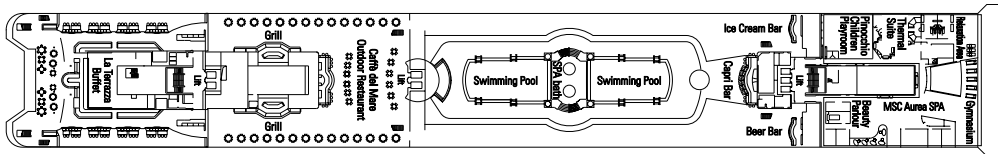

777 Cabins - 2.087 Guests

Deck Games
Schubert Deck 13

Bizet
Deck 12

Debussy
Deck 11

Sibelius
Deck 10

Tchaikovski
Deck 9

Bach
Deck 8

Brahms
Deck 7

Mozart
Deck 6

Beethoven
Deck 5

Cabin Categories

Cat.	Cabins	Deck
1	Inside with 2 lower beds	7 Brahms
2	Inside with 2 lower beds	7 Brahms
3	Inside with 2 lower beds	8 Bach
4	Inside with 2 lower beds	9 Tchaikovski
5	Inside with 2 lower beds	10 Sibelius
6*	Outside with 2 lower beds	7 Brahms, 8 Bach, 9 Tchaikovski, 10 Sibelius
7	Outside with 2 lower beds	7 Brahms
8	Outside with 2 lower beds	8 Bach
9	Outside with 2 lower beds	9 Tchaikovski
10	Outside with 2 lower beds	9 Tchaikovski, 10 Sibelius
11	Suite with balcony, 1 double bed	10 Sibelius, 12 Bizet