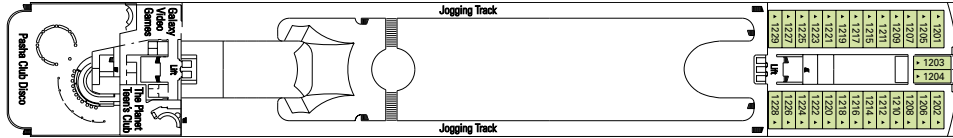

777 Cabins - 2.087 Guests

Deck Games
Schubert Deck 13

Bizet
Deck 12

Debussy
Deck 11

Sibelius
Deck 10

Tchaikovski
Deck 9

Bach
Deck 8

Brahms
Deck 7

Mozart
Deck 6

Beethoven
Deck 5

Cabin Categories

Cat.	Cabins	Deck
1	Inside with 2 lower beds	7 Brahms
2	Inside with 2 lower beds	7 Brahms
3	Inside with 2 lower beds	8 Bach
4	Inside with 2 lower beds	9 Tchaikovski
5	Inside with 2 lower beds	10 Sibelius
6*	Outside with 2 lower beds	7 Brahms, 8 Bach, 9 Tchaikovski, 10 Sibelius
7	Outside with 2 lower beds	7 Brahms
8	Outside with 2 lower beds	8 Bach
9	Outside with 2 lower beds	9 Tchaikovski
10	Outside with 2 lower beds	9 Tchaikovski, 10 Sibelius
11	Suite with balcony, 1 double bed	10 Sibelius, 12 Bizet