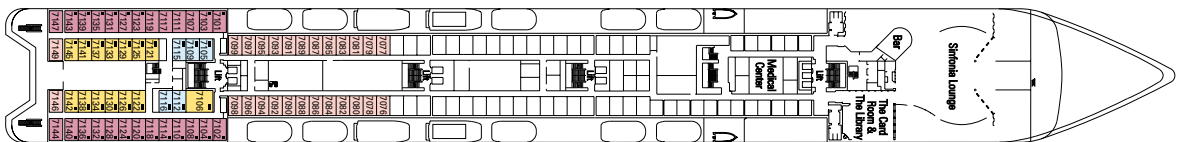

777 Cabins - 2.087 Guests

Deck Games
Schubert Deck 13

Bizet
Deck 12

Debussy
Deck 11

Sibelius
Deck 10

Tchaikovski
Deck 9

Bach
Deck 8

Brahms
Deck 7

Mozart
Deck 6

Beethoven
Deck 5

Cabin Categories

Cat.	Cabins	Deck
1	Inside with 2 lower beds	7 Brahms
2	Inside with 2 lower beds	7 Brahms
3	Inside with 2 lower beds	8 Bach
4	Inside with 2 lower beds	9 Tchaikovski
5	Inside with 2 lower beds	10 Sibelius
6*	Outside with 2 lower beds	7 Brahms, 8 Bach, 9 Tchaikovski, 10 Sibelius
7	Outside with 2 lower beds	7 Brahms
8	Outside with 2 lower beds	8 Bach
9	Outside with 2 lower beds	9 Tchaikovski
10	Outside with 2 lower beds	9 Tchaikovski, 10 Sibelius
11	Suite with balcony, 1 double bed	10 Sibelius, 12 Bizet

MSC

CRUISES

MSC SINFONIA

Technical characteristics of the ship

Gross tonnage	58.625 tons
Length	251,25 m
Beam	28,8 m
Height	54 m
Number of passengers	1.554 (on double basis)
Total cabins	777
Crew	approximate 700 people
Maximum speed	21,7 knots
Voltage	110/220 Volts
Stabilizers	Yes
Passenger decks	9
Lifts	9
Swimming pools	2 for adults and children / 2 SPA baths
Currency on board	Euro (Mediterranean) - Dollar (South Africa)