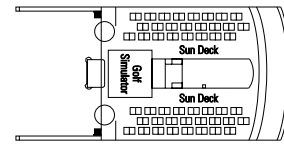

Bizet
Deck 12