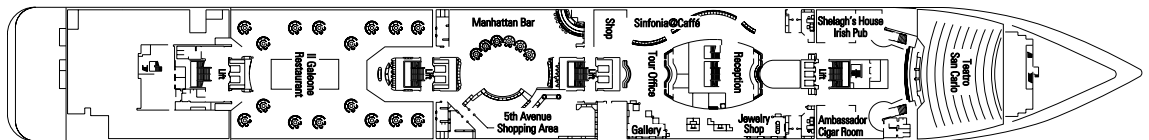

Mozart
Deck 6

Beethoven
Deck 5

Cabin Categories

Cat.	Cabins	Deck
1	Inside with 2 lower beds	7 Brahms
2	Inside with 2 lower beds	7 Brahms
3	Inside with 2 lower beds	8 Bach
4	Inside with 2 lower beds	9 Tchaikovski
5	Inside with 2 lower beds	10 Sibelius
6*	Outside with 2 lower beds	7 Brahms, 8 Bach, 9 Tchaikovski, 10 Sibelius
7	Outside with 2 lower beds	7 Brahms
8	Outside with 2 lower beds	8 Bach
9	Outside with 2 lower beds	9 Tchaikovski
10	Outside with 2 lower beds	9 Tchaikovski, 10 Sibelius
11	Suite with balcony, 1 double bed	10 Sibelius, 12 Bizet

MSC

CRUISES

MSC SINFONIA

Technical characteristics of the ship

Gross tonnage	58.625 tons
Length	251,25 m
Beam	28,8 m
Height	54 m
Number of passengers	1.554 (on double basis)
Total cabins	777
Crew	approximate 700 people
Maximum speed	21,7 knots
Voltage	110/220 Volts
Stabilizers	Yes
Passenger decks	9
Lifts	9
Swimming pools	2 for adults and children / 2 SPA baths
Currency on board	Euro (Mediterranean) - Dollar (South Africa)