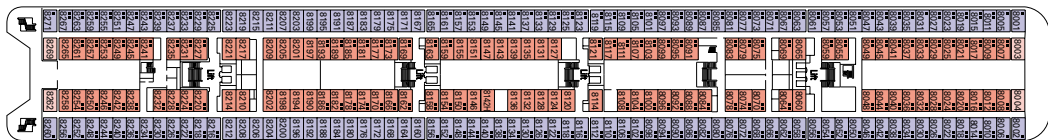

777 Cabins - 2.087 Guests

Deck Games
Schubert Deck 13

Bizet
Deck 12

Debussy
Deck 11

Sibelius
Deck 10

Tchaikovski
Deck 9

Bach
Deck 8

Brahms
Deck 7

Mozart
Deck 6

Beethoven
Deck 5

Cabin Categories

Cat.	Cabins	Deck
1	Inside with 2 lower beds	7 Brahms
2	Inside with 2 lower beds	7 Brahms
3	Inside with 2 lower beds	8 Bach
4	Inside with 2 lower beds	9 Tchaikovski
5	Inside with 2 lower beds	10 Sibelius
6*	Outside with 2 lower beds	7 Brahms, 8 Bach, 9 Tchaikovski, 10 Sibelius
7	Outside with 2 lower beds	7 Brahms
8	Outside with 2 lower beds	8 Bach
9	Outside with 2 lower beds	9 Tchaikovski
10	Outside with 2 lower beds	9 Tchaikovski, 10 Sibelius
11	Suite with balcony, 1 double bed	10 Sibelius, 12 Bizet

CABINS TYPES

- ▲ Sofa bed
- 3rd bed is a bunk bed
- 3rd and 4th beds are bunks
- Y Connecting cabins
- H Cabin for disabled people
- F.C. Family Cabin

The above data and descriptions are subject to change and will be verified at time of booking.

MSC

CRUISES

MSC SINFONIA

Technical characteristics of the ship

Gross tonnage	58.625 tons
Length	251,25 m
Beam	28,8 m
Height	54 m
Number of passengers	1.554 (on double basis)
Total cabins	777
Crew	approximate 700 people
Maximum speed	21,7 knots
Voltage	110/220 Volts
Stabilizers	Yes
Passenger decks	9
Lifts	9
Swimming pools	2 for adults and children / 2 SPA baths
Currency on board	Euro (Mediterranean) - Dollar (South Africa)