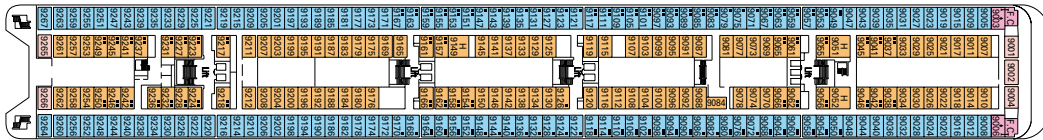

777 Cabins - 2.087 Guests

Deck Games
Schubert Deck 13

Bizet
Deck 12

Debussy
Deck 11

Sibelius
Deck 10

Tchaikovski
Deck 9

Bach
Deck 8

Brahms
Deck 7

Mozart
Deck 6

Beethoven
Deck 5

Cabin Categories

Cat.	Cabins	Deck
1	Inside with 2 lower beds	7 Brahms
2	Inside with 2 lower beds	7 Brahms
3	Inside with 2 lower beds	8 Bach
4	Inside with 2 lower beds	9 Tchaikovski
5	Inside with 2 lower beds	10 Sibelius
6*	Outside with 2 lower beds	7 Brahms, 8 Bach, 9 Tchaikovski, 10 Sibelius
7	Outside with 2 lower beds	7 Brahms
8	Outside with 2 lower beds	8 Bach
9	Outside with 2 lower beds	9 Tchaikovski
10	Outside with 2 lower beds	9 Tchaikovski, 10 Sibelius
11	Suite with balcony, 1 double bed	10 Sibelius, 12 Bizet

CABINS TYPES

- ▲ Sofa bed
- 3rd bed is a bunk bed
- 3rd and 4th beds are bunks
- Y Connecting cabins
- H Cabin for disabled people
- F.C. Family Cabin

The above data and descriptions are subject to change and will be verified at time of booking.

MSC

CRUISES

MSC SINFONIA

Technical characteristics of the ship

Gross tonnage	58.625 tons
Length	251,25 m
Beam	28,8 m
Height	54 m
Number of passengers	1.554 (on double basis)
Total cabins	777
Crew	approximate 700 people
Maximum speed	21,7 knots
Voltage	110/220 Volts
Stabilizers	Yes
Passenger decks	9
Lifts	9
Swimming pools	2 for adults and children / 2 SPA baths
Currency on board	Euro (Mediterranean) - Dollar (South Africa)