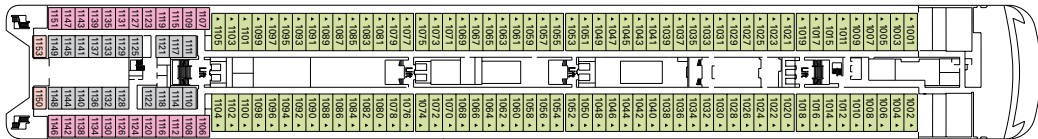

777 Cabins - 2.087 Guests

Deck Games
Schubert Deck 13

Bizet
Deck 12

Debussy
Deck 11

Sibelius
Deck 10

Tchaikovski
Deck 9

Bach
Deck 8

Brahms
Deck 7

Mozart
Deck 6

Beethoven
Deck 5

Cabin Categories

Cat.	Cabins	Deck
1	Inside with 2 lower beds	7 Brahms
2	Inside with 2 lower beds	7 Brahms
3	Inside with 2 lower beds	8 Bach
4	Inside with 2 lower beds	9 Tchaikovski
5	Inside with 2 lower beds	10 Sibelius
6*	Outside with 2 lower beds	7 Brahms, 8 Bach, 9 Tchaikovski, 10 Sibelius
7	Outside with 2 lower beds	7 Brahms
8	Outside with 2 lower beds	8 Bach
9	Outside with 2 lower beds	9 Tchaikovski
10	Outside with 2 lower beds	9 Tchaikovski, 10 Sibelius
11	Suite with balcony, 1 double bed	10 Sibelius, 12 Bizet

CABINS TYPES

- ▲ Sofa bed
- 3rd bed is a bunk bed
- 3rd and 4th beds are bunks
- Y Connecting cabins
- H Cabin for disabled people
- F.C. Family Cabin

The above data and descriptions are subject to change and will be verified at time of booking.

MSC

CRUISES

MSC SINFONIA

Technical characteristics of the ship

Gross tonnage	58.625 tons
Length	251,25 m
Beam	28,8 m
Height	54 m
Number of passengers	1.554 (on double basis)
Total cabins	777
Crew	approximate 700 people
Maximum speed	21,7 knots
Voltage	110/220 Volts
Stabilizers	Yes
Passenger decks	9
Lifts	9
Swimming pools	2 for adults and children / 2 SPA baths
Currency on board	Euro (Mediterranean) - Dollar (South Africa)